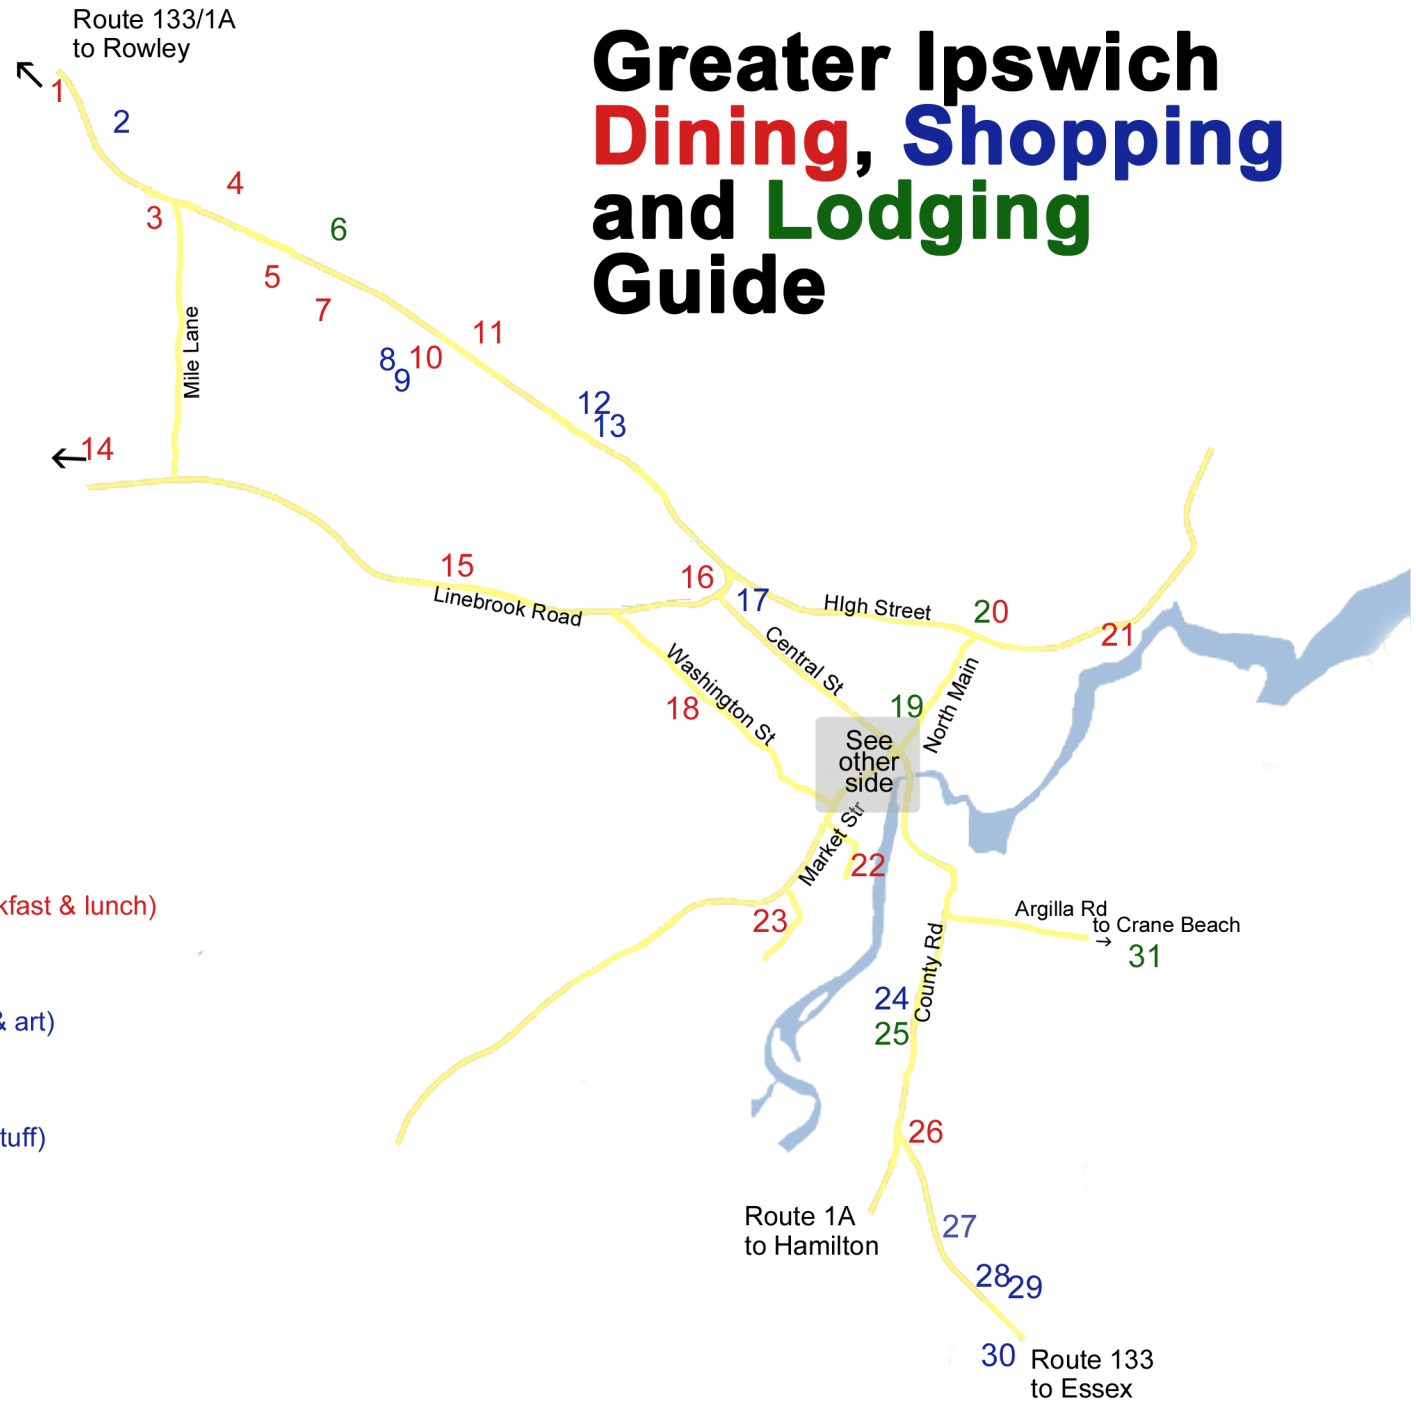

# Greater Ipswich Dining, Shopping and Lodging Guide

- 1 White Farms Ice Cream/Sal's Pizza
- 2 Ipswich Pottery
- 3 The Clam Box
- 4 Ipswich Butcher Shop
- 5 Dairy Queen
- 6 Arbor Inn
- 7 Ipswich Clambake
- 8 Shaw's
- 9 Ipswich Beverage
- 10 Pomodori (casual Italian)
- 11 Stone Soup Cafe
- 12 Rose Cottage Antiques
- 13 High Street Antiques
- 14 Marini Farmstand
- 15 1640 Hart House (fine dining)
- 16 Dunkin' Donuts
- 17 Grampy's Country Store
- 18 DJ's Variety Store
- 19 Kaede Bed & Breakfast
- 20 Ipswich Inn Bed & Breakfast (breakfast & lunch)
- 21 Ipswich River General Store
- 22 Riverview Pizza
- 23 Ipswich Shellfish
- 24 Olde Ipswich Country Store (gifts & art)
- 25 Rogers & Brown Bed & Breakfast
- 26 The Clam House
- 27 Gordon Florist and Greenhouse
- 28 Zenobia (gifts, home decor & fun stuff)
- 29 MixtMedia (fine art & craft)
- 30 Corliss Brothers Nursery
- 31 The Inn at Castle Hill

This map provided free of charge by the Ipswich Merchants Association